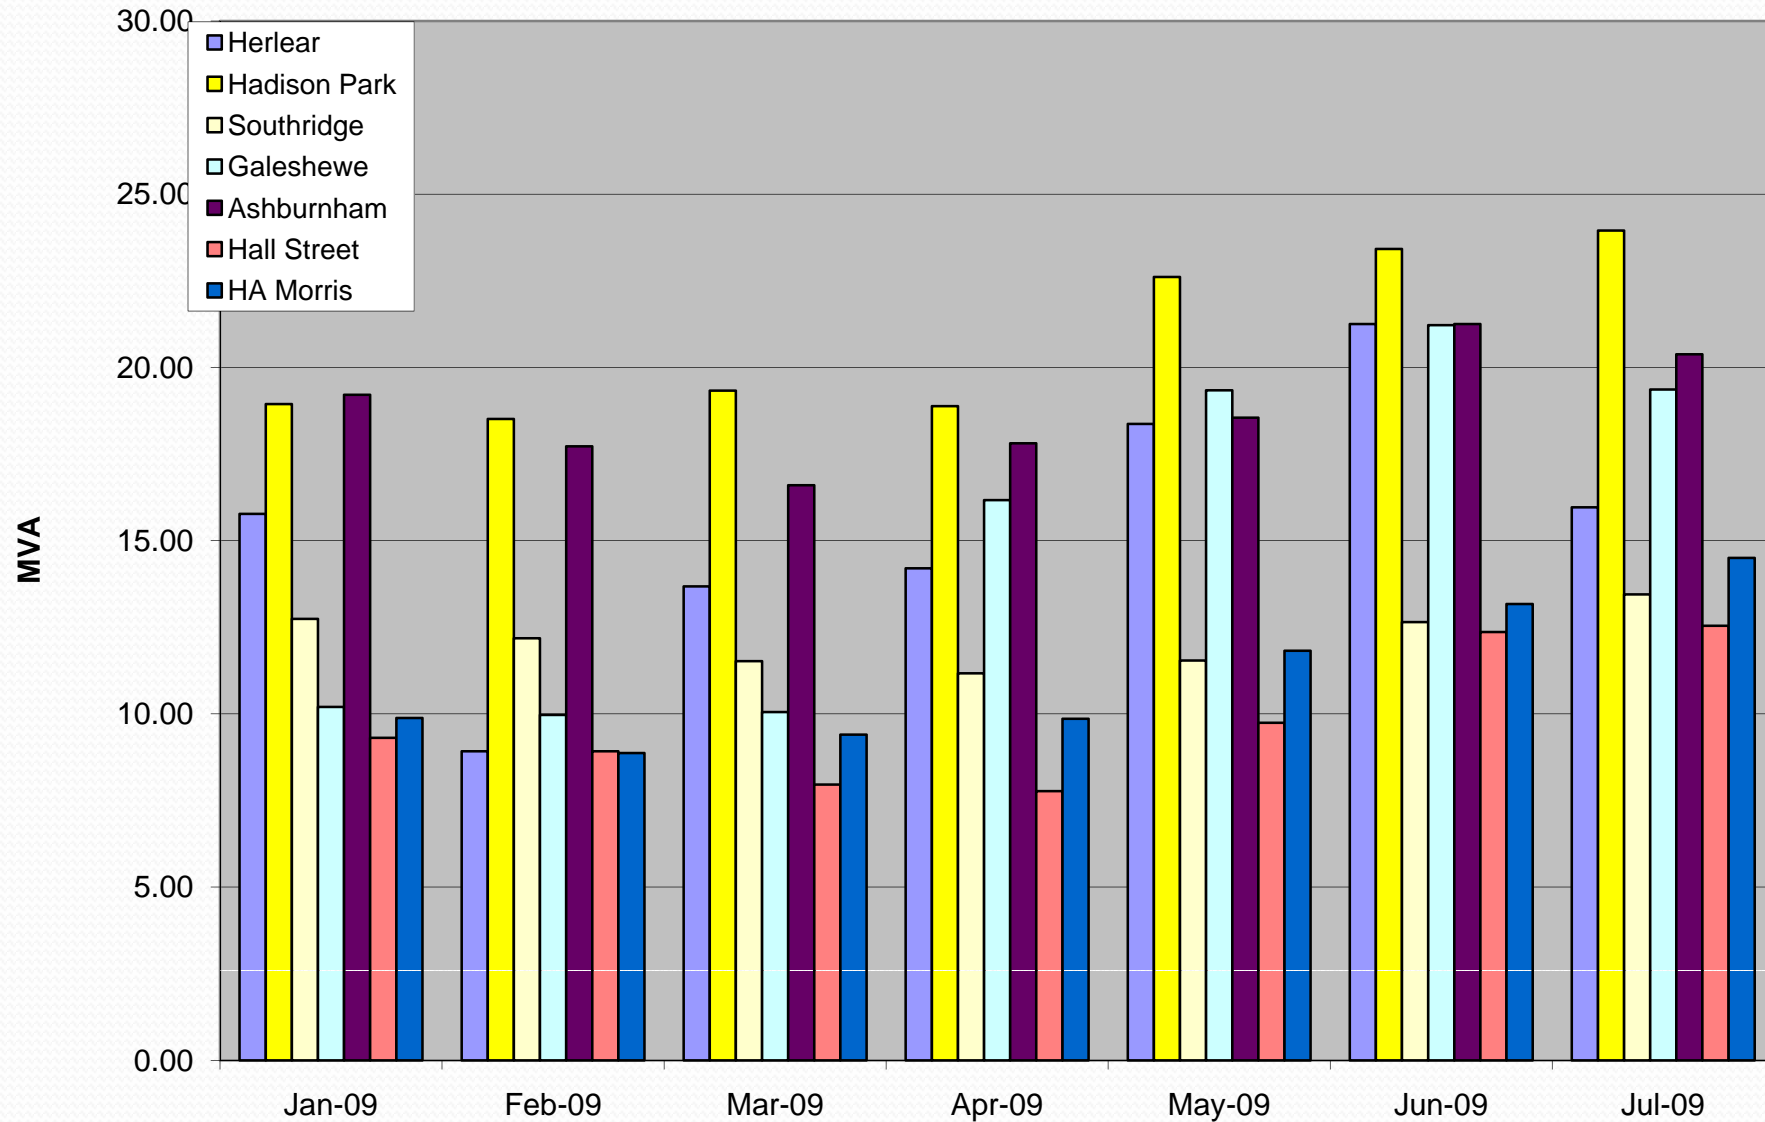

Sol Plaatje Municipality Electrical Section Current Situation Electrical Supply

ELECTRICAL ZONES

SUBSTATION LOADING

MAXIMUM DEMANDS

Koi San (Bushmen) rock engraving , +- 40,000
years old of the sun at Wilderbeeskuil 19 kilos
from Kimberley