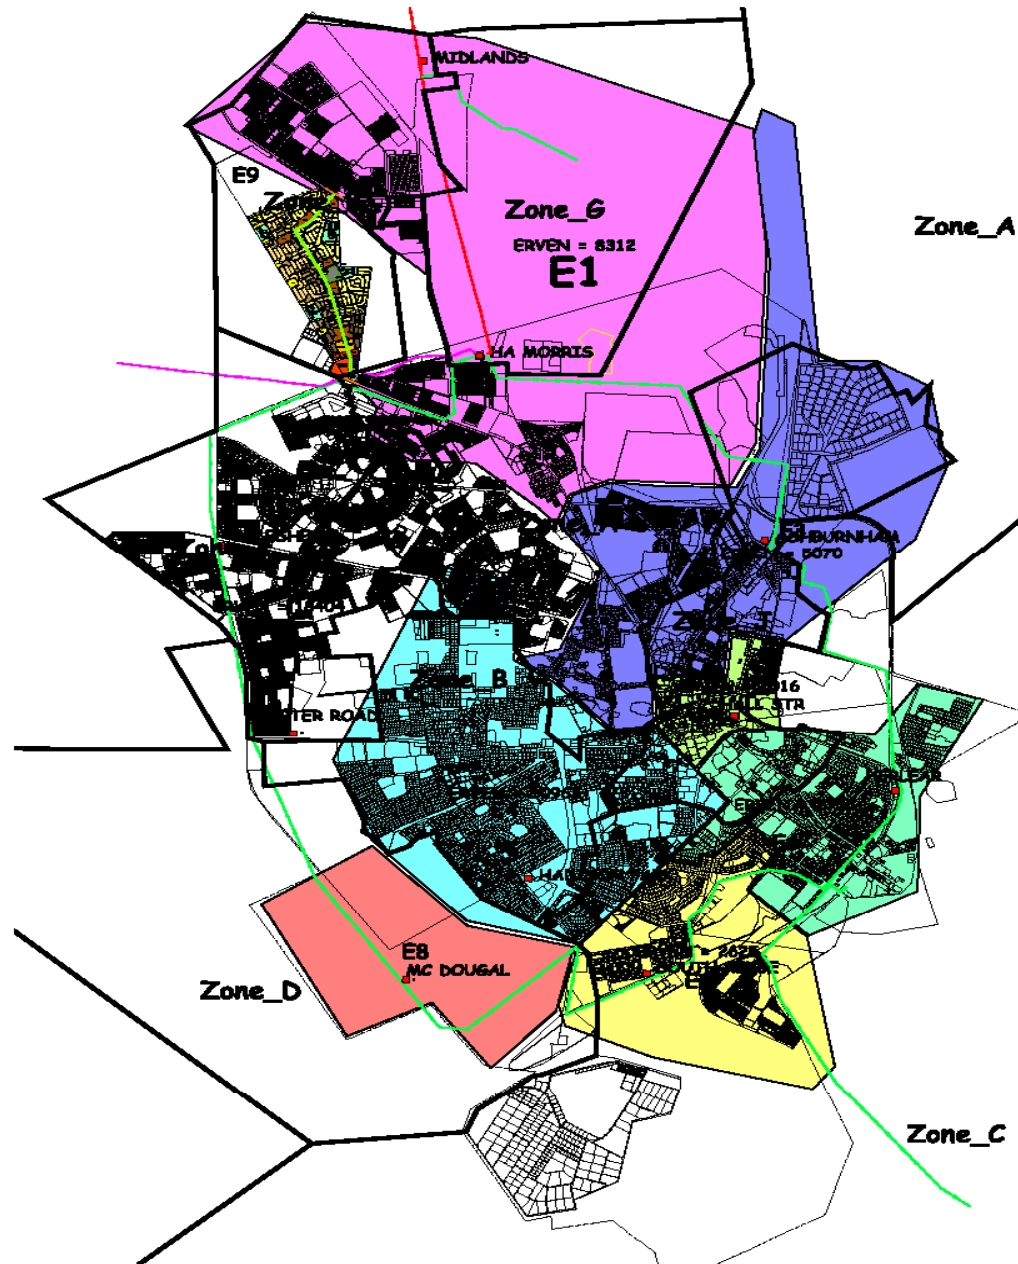

Sol Plaatje Municipality Electrical Section Current Situation Electrical Supply

ELECTRICAL ZONES

SUBSTATION LOADING

MAXIMUM DEMANDS

Koi San (Bushmen) rock engraving , +- 40,000
years old of the sun at Wilderbeeskuil 19 kilos
from Kimberley