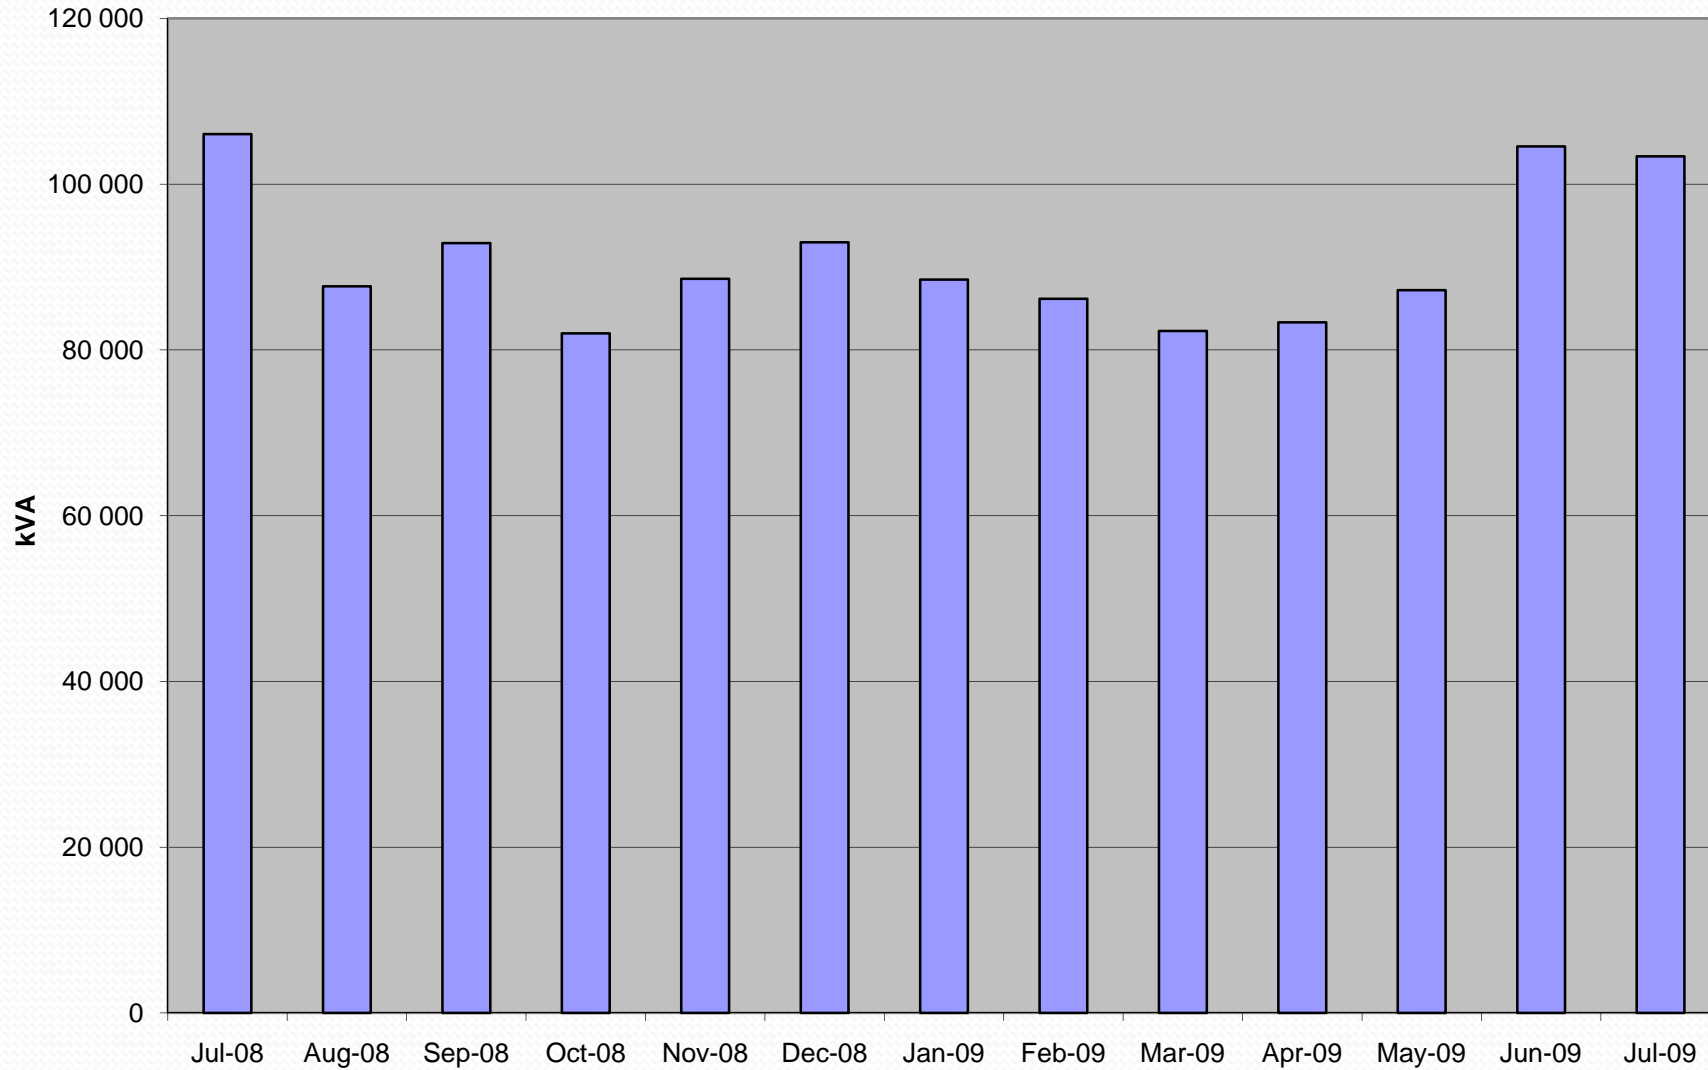

Sol Plaatje Municipality Electrical Section Current Situation Electrical Supply

ELECTRICAL ZONES

SUBSTATION LOADING

MAXIMUM DEMANDS

Koi San (Bushmen) rock engraving , +- 40,000
years old of the sun at Wilderbeeskuil 19 kilos
from Kimberley